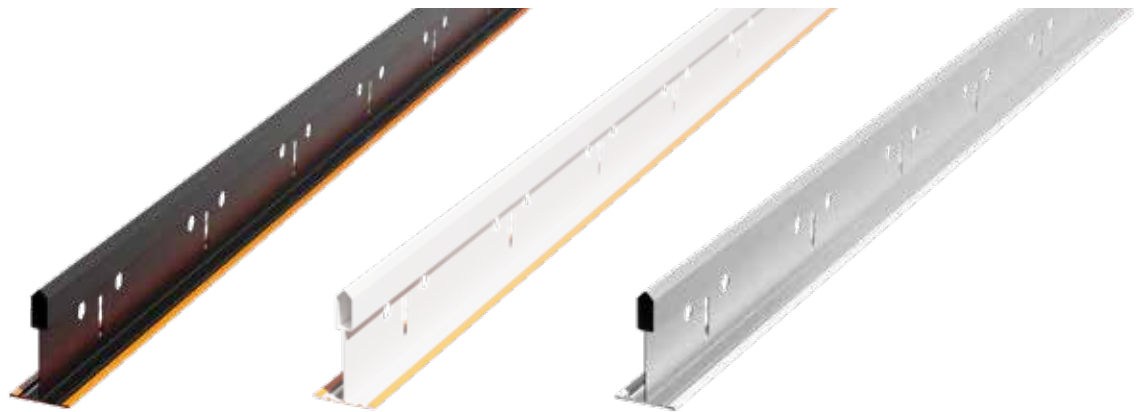

Grid & Bracket Colours

The grid and brackets are available in Black, White and Galvanized finishes. Grid capping can be painted in all 35 standard colours as shown above.