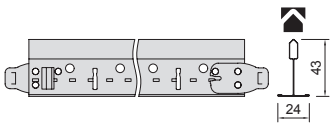

Prelude 24 XL²

Exposed 24mm grid system.

Key Features

- Peakform  patented design for strength, stability and easier to cut
- Superlock clip: secure Main Runner connection for better alignment and easier to disconnect
- Rotary stitched: strength and extra stability
- Ideal for classrooms, meeting rooms and individual offices

Physical Data

- Material: galvanised steel
- Surface finish: baked polyester paint
- Colour: all products in Global White / RAL 9010

Universal Peakform Main Runner & Superlock Clip (Bulb-to-Bulb Connection)

Item No.	Dimensions (mm)				Standard Colours		
	Length	Width	Height	Slot Centres	Global White	Silver RAL 9006	Black
 31 40 32 A	3600	24	43	100	•	•	•

XL² Peakform Cross Tees (Stab System, Override)

Cross Tees Slotted

 31 30 51 B	1200	24	38	300	•	•	•
-----------------------------------------------------------------------------------------------	------	----	----	-----	---	---	---

¹Slots at: 150, 500, 750, 1000, 1350mm