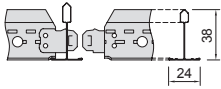

Item No.	Dimensions (mm)				Standard Colours		
	Length	Width	Height	Slot Centres	Global White	Silver RAL 9006	Black
 31 40 32 A	3600	24	43	100	•	•	•

XL² Peakform Cross Tees (Stab System, Override)

Cross Tees Slotted