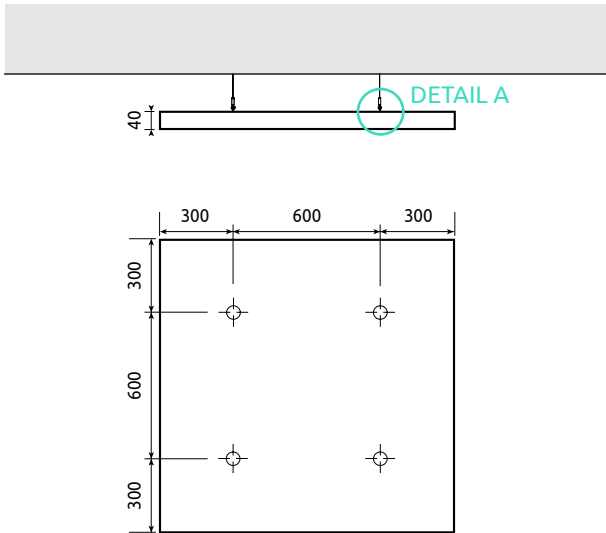

# 01 Canopies

Medium Rectangle | 1200 x 1800mm

Large Rectangle | 1200 x 2400mm

Square | 1200 x 1200mm

Circle | Ø 1200mm