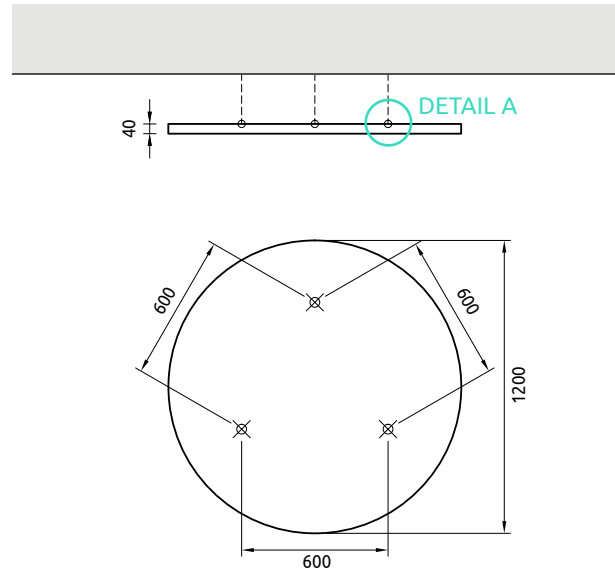

# 01 Canopies

Medium Rectangle | 1200 x 1800mm

Large Rectangle | 1200 x 2400mm

Square | 1200 x 1200mm

Circle | Ø 1200mm