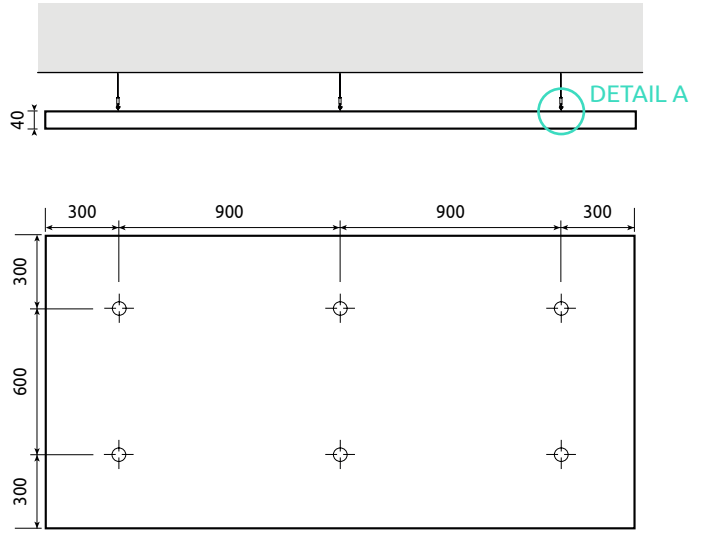

## Installation Guide

# 01 Canopies

Medium Rectangle | 1200 x 1800mm

Large Rectangle | 1200 x 2400mm

Square | 1200 x 1200mm

Circle | Ø 1200mm