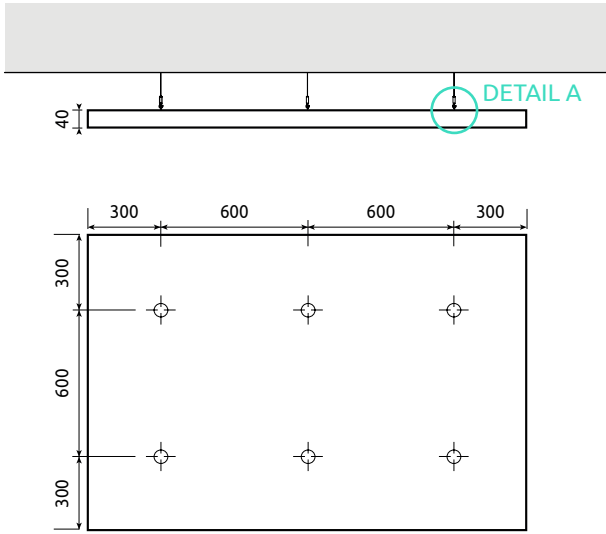

# 01 Canopies

Medium Rectangle | 1200 x 1800mm

Large Rectangle | 1200 x 2400mm

Square | 1200 x 1200mm

Circle | Ø 1200mm