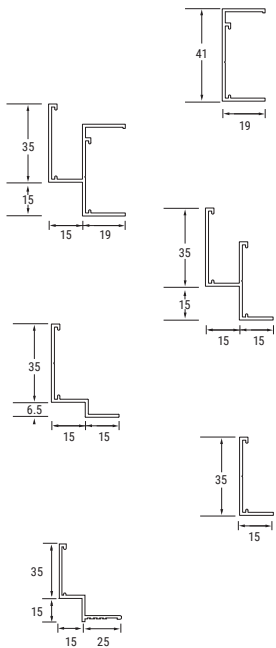

Axiom Perimeter Angles / Channels

Extruded aluminium sections for classic perimeter solutions with ceilings.

Key Features

- // Angle and channel sections designed for compatibility with Axiom universal accessories for secure and easy installation
- // Compatible with ceiling grid systems including Silhouette and Interlude HRC designer grids
- // All ceilings – perimeters

Physical Data

- // Material: aluminium
- // Surface finish: polyester powder paint
- // Colour: Global White / RAL 9010

Product Range

Item No.	Description	Dimensions (mm)		Standard Colours	
		Length	Height	Global White	White RAL 9010
T 3249	Axiom Perimeter C profile 41 x 19mm	3000	41	•	•
T 3226	Axiom Perimeter Shadowline channel 35 x 15 x 15 x 19mm	3000	50	•	•
T 3227	Axiom Perimeter Shadowline channel 35 x 15 x 15 x 15mm	3000	50	•	•
T 3248	Axiom Perimeter Shadowline channel 35 x 15 x 6.5 x 15mm	3000	40	•	•
T 3235	Axiom Perimeter angle 35 x 15mm	3000	35	•	•
T 3225 G	Axiom Perimeter angle 35 x 15mm	3000	50	•	•
T 3274	Axiom Perimeter for hook on metal tiles	3000	50	•	•
T 3275	Axiom Perimeter Shadowline for B-H 300 (full tiles)	3000	50	•	•

Accessories

Item No.	Description	Dimensions (mm)
		Height
A 340 H	Axiom Universal corner clip	-
A 338 H	Axiom Universal spice plate	-
A 339 J	Axiom Universal T bar connector clip	-
A 344 H	Axiom Universal hanging clip	-
A 321 H	Axiom Transitions suspension clip – straight	79
A 322 H	Axiom Transitions suspension clip – angled	62
A 7935	Axiom Universal hold down clip for cut metal tiles	-

Cross Sections

Connector Clip

Board to Wall

Sustainability

A+

EN 13964
E1

Fire Reaction

EEA Euroclass A2-s1, d0
EN 13501-1