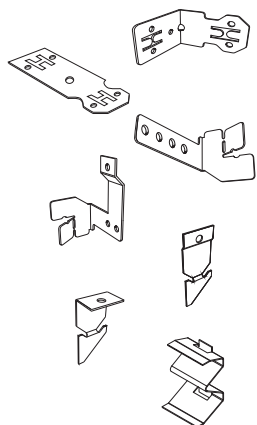

Axiom Perimeter Angles / Channels

Extruded aluminium sections for classic perimeter solutions with ceilings.

Key Features

- // Angle and channel sections designed for compatibility with Axiom universal accessories for secure and easy installation
- // Compatible with ceiling grid systems including Silhouette and Interlude HRC designer grids
- // All ceilings – perimeters

Physical Data

- // Material: aluminium
- // Surface finish: polyester powder paint
- // Colour: Global White / RAL 9010

Product Range

Item No.	Description	Dimensions (mm)		Standard Colours	
		Length	Height	Global White	White RAL 9010
T 3249	Axiom Perimeter C profile 41 x 19mm	3000	41	•	•
T 3226	Axiom Perimeter Shadowline channel 35 x 15 x 15 x 19mm	3000	50	•	•
T 3227	Axiom Perimeter Shadowline channel 35 x 15 x 15 x 15mm	3000	50	•	•
T 3248	Axiom Perimeter Shadowline channel 35 x 15 x 6.5 x 15mm	3000	40	•	•
T 3235	Axiom Perimeter angle 35 x 15mm	3000	35	•	•
T 3225 G	Axiom Perimeter angle 35 x 15mm	3000	50	•	•
T 3274	Axiom Perimeter for hook on metal tiles	3000	50	•	•
T 3275	Axiom Perimeter Shadowline for B-H 300 (full tiles)	3000	50	•	•

Accessories

Item No.	Description	Dimensions (mm)
		Height
A 340 H	Axiom Universal corner clip	-
A 338 H	Axiom Universal spice plate	-
A 339 J	Axiom Universal T bar connector clip	-
A 344 H	Axiom Universal hanging clip	-
A 321 H	Axiom Transitions suspension clip – straight	79
A 322 H	Axiom Transitions suspension clip – angled	62
A 7935	Axiom Universal hold down clip for cut metal tiles	-

Cross Sections

Connector Clip

Board to Wall

Sustainability

A+

EN 13964
E1

Fire Reaction

EEA Euroclass A2-s1, d0
EN 13501-1