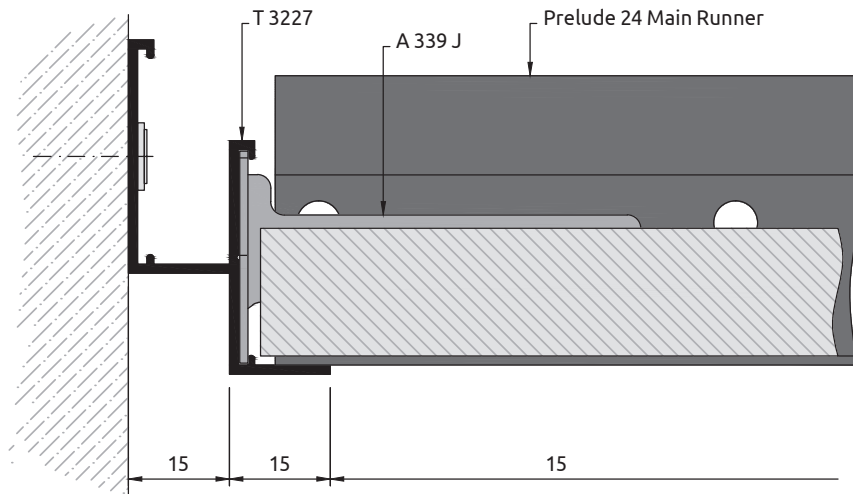

Physical Data

- // Material: aluminium
- // Surface finish: polyester powder paint
- // Colour: Global White / RAL 9010

Product Range

Item No.	Description	Dimensions (mm)		Standard Colours	
		Length	Height	Global White	White RAL 9010
T 3249	Axiom Perimeter C profile 41 x 19mm	3000	41	•	•
T 3226	Axiom Perimeter Shadowline channel 35 x 15 x 15 x 19mm	3000	50	•	•
T 3227	Axiom Perimeter Shadowline channel 35 x 15 x 15 x 15mm	3000	50	•	•
T 3248	Axiom Perimeter Shadowline channel 35 x 15 x 6.5 x 15mm	3000	40	•	•
T 3235	Axiom Perimeter angle 35 x 15mm	3000	35	•	•
T 3225 G	Axiom Perimeter angle 35 x 15mm	3000	50	•	•
T 3274	Axiom Perimeter for hook on metal tiles	3000	50	•	•
T 3275	Axiom Perimeter Shadowline for B-H 300 (full tiles)	3000	50	•	•

Accessories

Item No.	Description	Dimensions (mm)
		Height
A 340 H	Axiom Universal corner clip	-
A 338 H	Axiom Universal spice plate	-
A 339 J	Axiom Universal T bar connector clip	-
A 344 H	Axiom Universal hanging clip	-
A 321 H	Axiom Transitions suspension clip – straight	79
A 322 H	Axiom Transitions suspension clip – angled	62
A 7935	Axiom Universal hold down clip for cut metal tiles	-

Cross Sections

Connector Clip

Board to Wall

Sustainability

A+

EN 13964
E1

Fire Reaction

EEA Euroclass A2-s1, d0
EN 13501-1