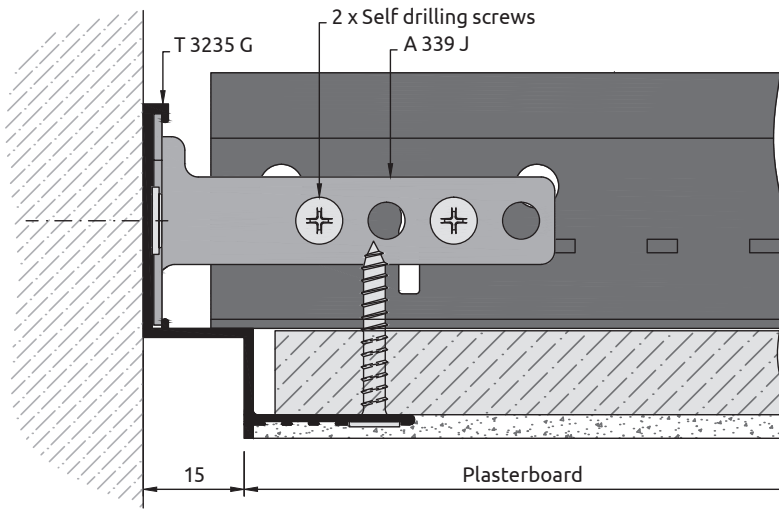

Cross Sections

Connector Clip